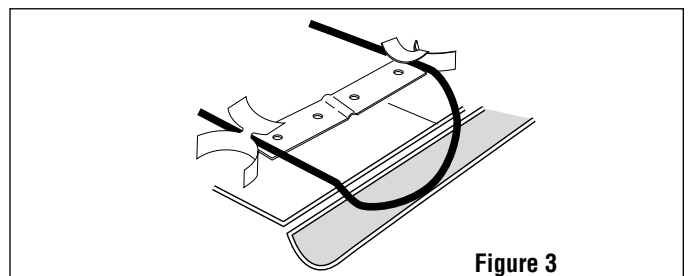

Note: Fasten the clips to the roof *before* installing the heating cables.

3. After installing the clips on the roof, thread the heating cable around the clips. Use extra clips in any location where the heating cable is susceptible to excess stress or movement.