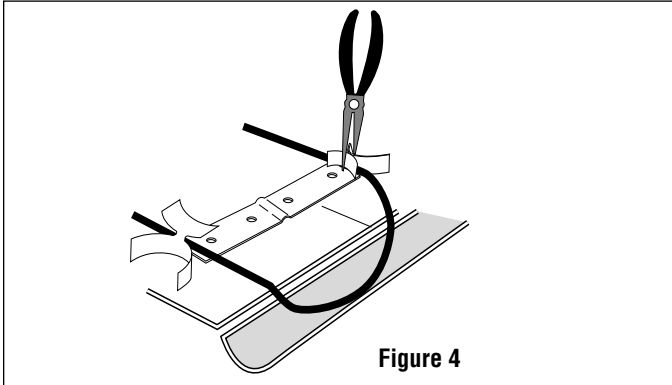

INSTALLATION

1. Using pliers, close the clips firmly about the cable, being careful not to crush the cable.