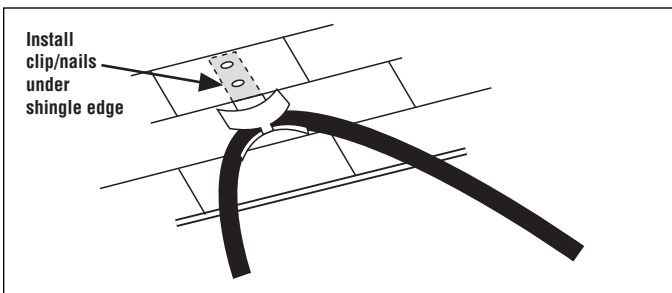

Note: All electrical wiring, including GFCI (Ground Fault Circuit Interrupters), must be done according to National Electrical or local codes by a qualified person.

1. Plan the layout of the roof clips according to the installation instructions supplied with the cable. One double clip is used to secure the heating cable looped at the roof edge (this assures a drainage channel to the gutter). A single clip is used to fasten the cable at the top of the saw tooth layout arrangement.

Single clips are made by snapping the double clip in two at the scored indentation.

2. Fasten the clips to the roof with roofing nails or screws. Apply water sealing material around the nail/screw to prevent water leakage.

Note: Fasten the clips to the roof *before* installing the heating cables.

3. After installing the clips on the roof, thread the heating cable around the clips. Use extra clips in any location where the heating cable is susceptible to excess stress or movement.

INSTALLATION

- Using pliers, close the clips firmly about the cable, being careful not to crush the cable.

SINGLE CLIP INSTALLATION

Note: Use Aluminum tape to hold cable in place in gutters.

Limited Warranty: