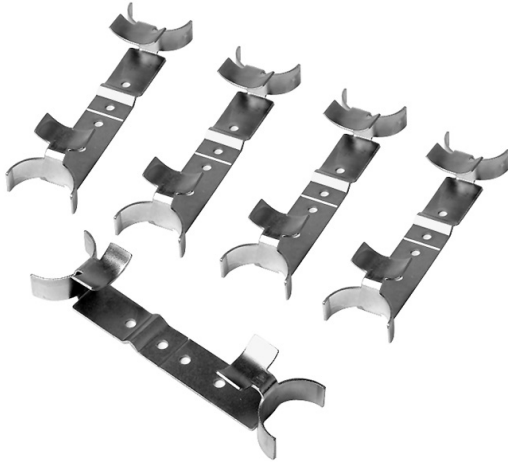

Chromalox®

Installation Instructions

SERVICE REFERENCE

DIVISION 4	SECTION RCK
SALES REFERENCE (Supersedes PJ481-2)	PJ481-3
161-511930-005	
DATE	MARCH, 2004

RCK-1 Roof Cable Clips

The RCK-1 Roof Cable Clip is used to attach Chromalox heating Cable to most types of roof surfaces. This kit contains 5 double clips, which is enough for approximately seven linear feet of roof edge.

Note: All electrical wiring, including GFCI (Ground Fault Circuit Interrupters), must be done according to National Electrical or local codes by a qualified person.

1. Plan the layout of the roof clips according to the installation instructions supplied with the cable. One double clip is used to secure the heating cable looped at the roof edge (this assures a drainage channel to the gutter). A single clip is used to fasten the cable at the top of the saw tooth layout arrangement.

Single clips are made by snapping the double clip in two at the scored indentation.

2. Fasten the clips to the roof with roofing nails or screws. Apply water sealing material around the nail/screw to prevent water leakage.