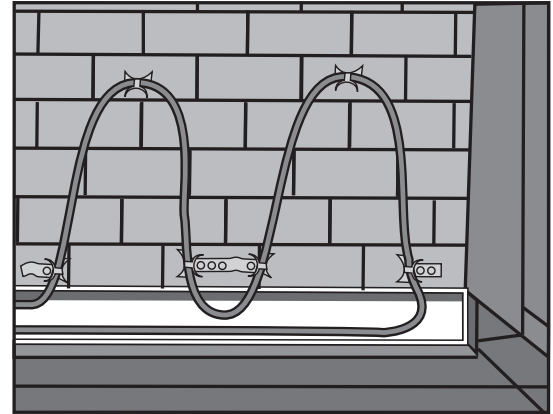

Chromalox®

Installation Instructions

SERVICE REFERENCE

DIVISION 4	SECTION RCK
SALES REFERENCE (Supersedes PJ481-2)	PJ481-3
161-511930-005	
DATE	MARCH, 2004

RCK-1 Roof Cable Clips

The RCK-1 Roof Cable Clip is used to attach Chromalox heating Cable to most types of roof surfaces. This kit contains 5 double clips, which is enough for approximately seven linear feet of roof edge.

INSTALLATION

⚠ WARNING

ELECTRIC SHOCK HAZARD. Disconnect all power before installing or servicing heating cable and accessories. A qualified person must perform installation and service of heating cable and accessories. Heating cable must be effectively grounded in accordance with the National Electrical Code. Failure to comply can result in personal injury or property damage.

Note: All electrical wiring, including GFCI (Ground Fault Circuit Interrupters), must be done according to National Electrical or local codes by a qualified person.

1. Plan the layout of the roof clips according to the installation instructions supplied with the cable. One double clip is used to secure the heating cable looped at the roof edge (this assures a drainage channel to the gutter). A single clip is used to fasten the cable at the top of the saw tooth layout arrangement.

Single clips are made by snapping the double clip in two at the scored indentation.

2. Fasten the clips to the roof with roofing nails or screws. Apply water sealing material around the nail/screw to prevent water leakage.