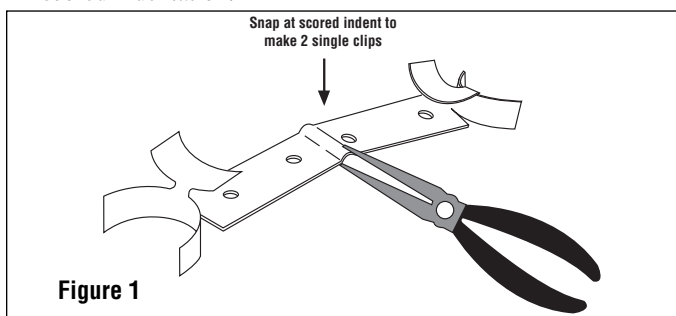

INSTALLATION

⚠ WARNING

ELECTRIC SHOCK HAZARD. Disconnect all power before installing or servicing heating cable and accessories. A qualified person must perform installation and service of heating cable and accessories. Heating cable must be effectively grounded in accordance with the National Electrical Code. Failure to comply can result in personal injury or property damage.

Note: All electrical wiring, including GFCI (Ground Fault Circuit Interrupters), must be done according to National Electrical or local codes by a qualified person.

1. Plan the layout of the roof clips according to the installation instructions supplied with the cable. One double clip is used to secure the heating cable looped at the roof edge (this assures a drainage channel to the gutter). A single clip is used to fasten the cable at the top of the saw tooth layout arrangement.

Single clips are made by snapping the double clip in two at the scored indentation.